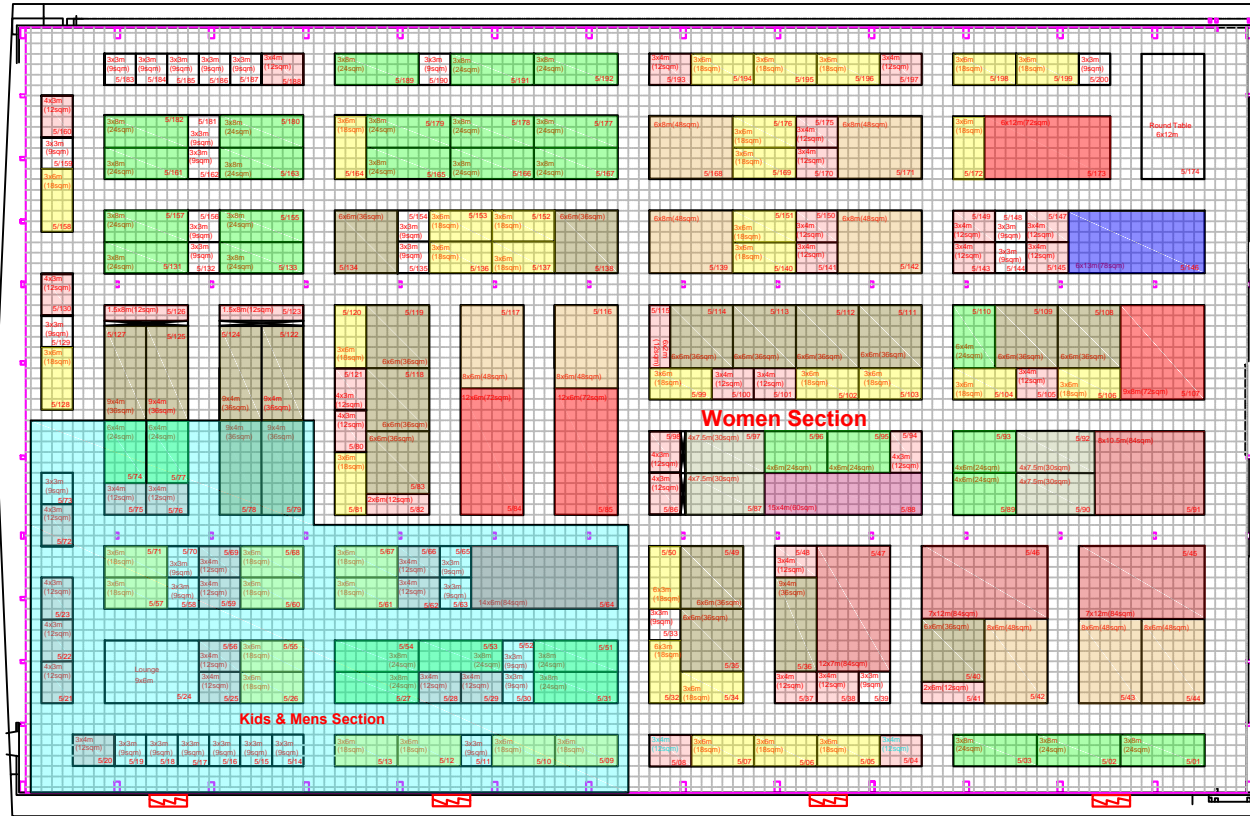

HALL 5

71.5885

115.8244

Women Section Legend

- 9sqm = 30
- 12sqm = 51
- 18sqm = 63
- 24sqm = 48
- 30sqm = 08
- 36sqm = 33
- 42sqm = 09
- 48sqm = 11
- 54sqm = 03
- 60sqm = 09
- 72sqm = 05
- 78sqm = 01
- 84sqm = 06

Accessories Section Legend

- 9sqm = 02
- 12sqm = 05
- 18sqm = 08
- 36sqm = 03

Kids & Mens Legend

- 9sqm = 14
- 12sqm = 15
- 18sqm = 12
- 24sqm = 07
- 36sqm = 02
- 84sqm = 01