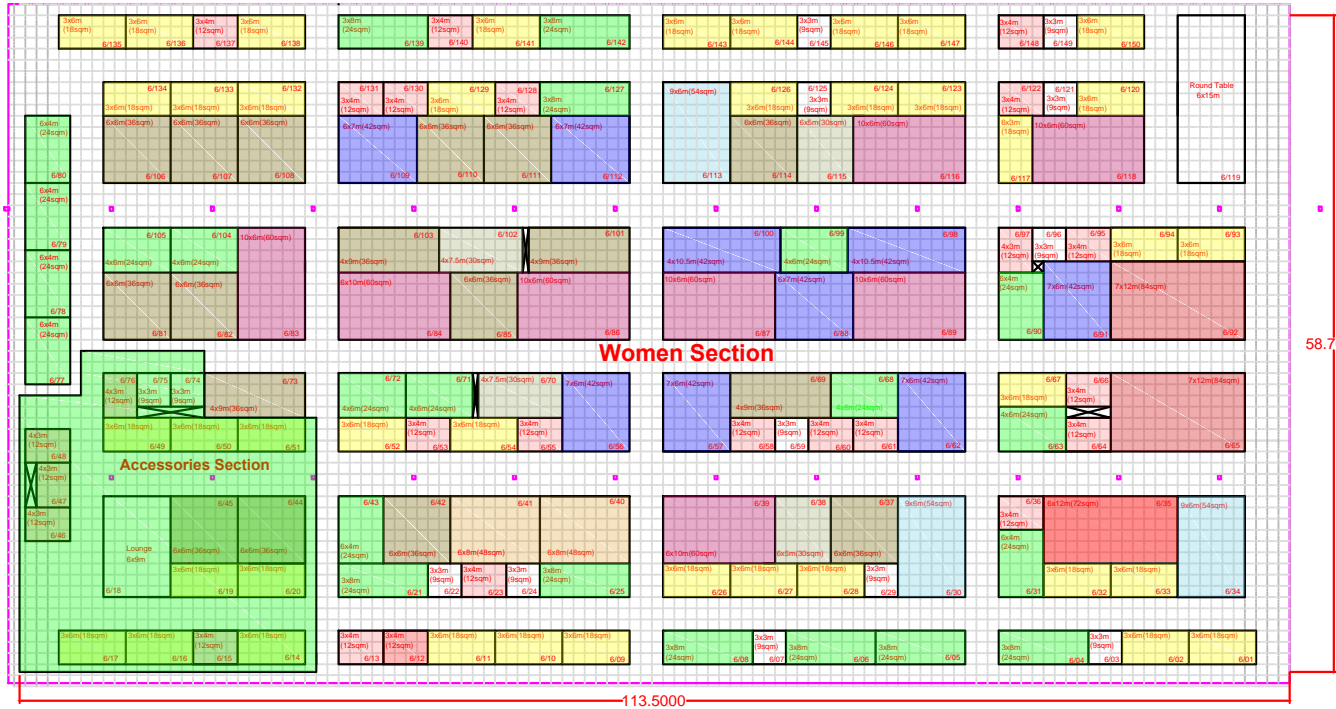

Hall 6

Women Section Legend

- 9sqm = 30
- 12sqm = 51
- 18sqm = 63
- 24sqm = 48
- 30sqm = 08
- 36sqm = 33
- 42sqm = 09
- 48sqm = 11
- 54sqm = 03
- 60sqm = 09
- 72sqm = 05
- 78sqm = 01
- 84sqm = 06

Accessories Section Legend

- 9sqm = 02
- 12sqm = 05
- 18sqm = 08
- 36sqm = 03

Kids & Mens Legend

- 9sqm = 14
- 12sqm = 15
- 18sqm = 12
- 24sqm = 07
- 36sqm = 02
- 84sqm = 01